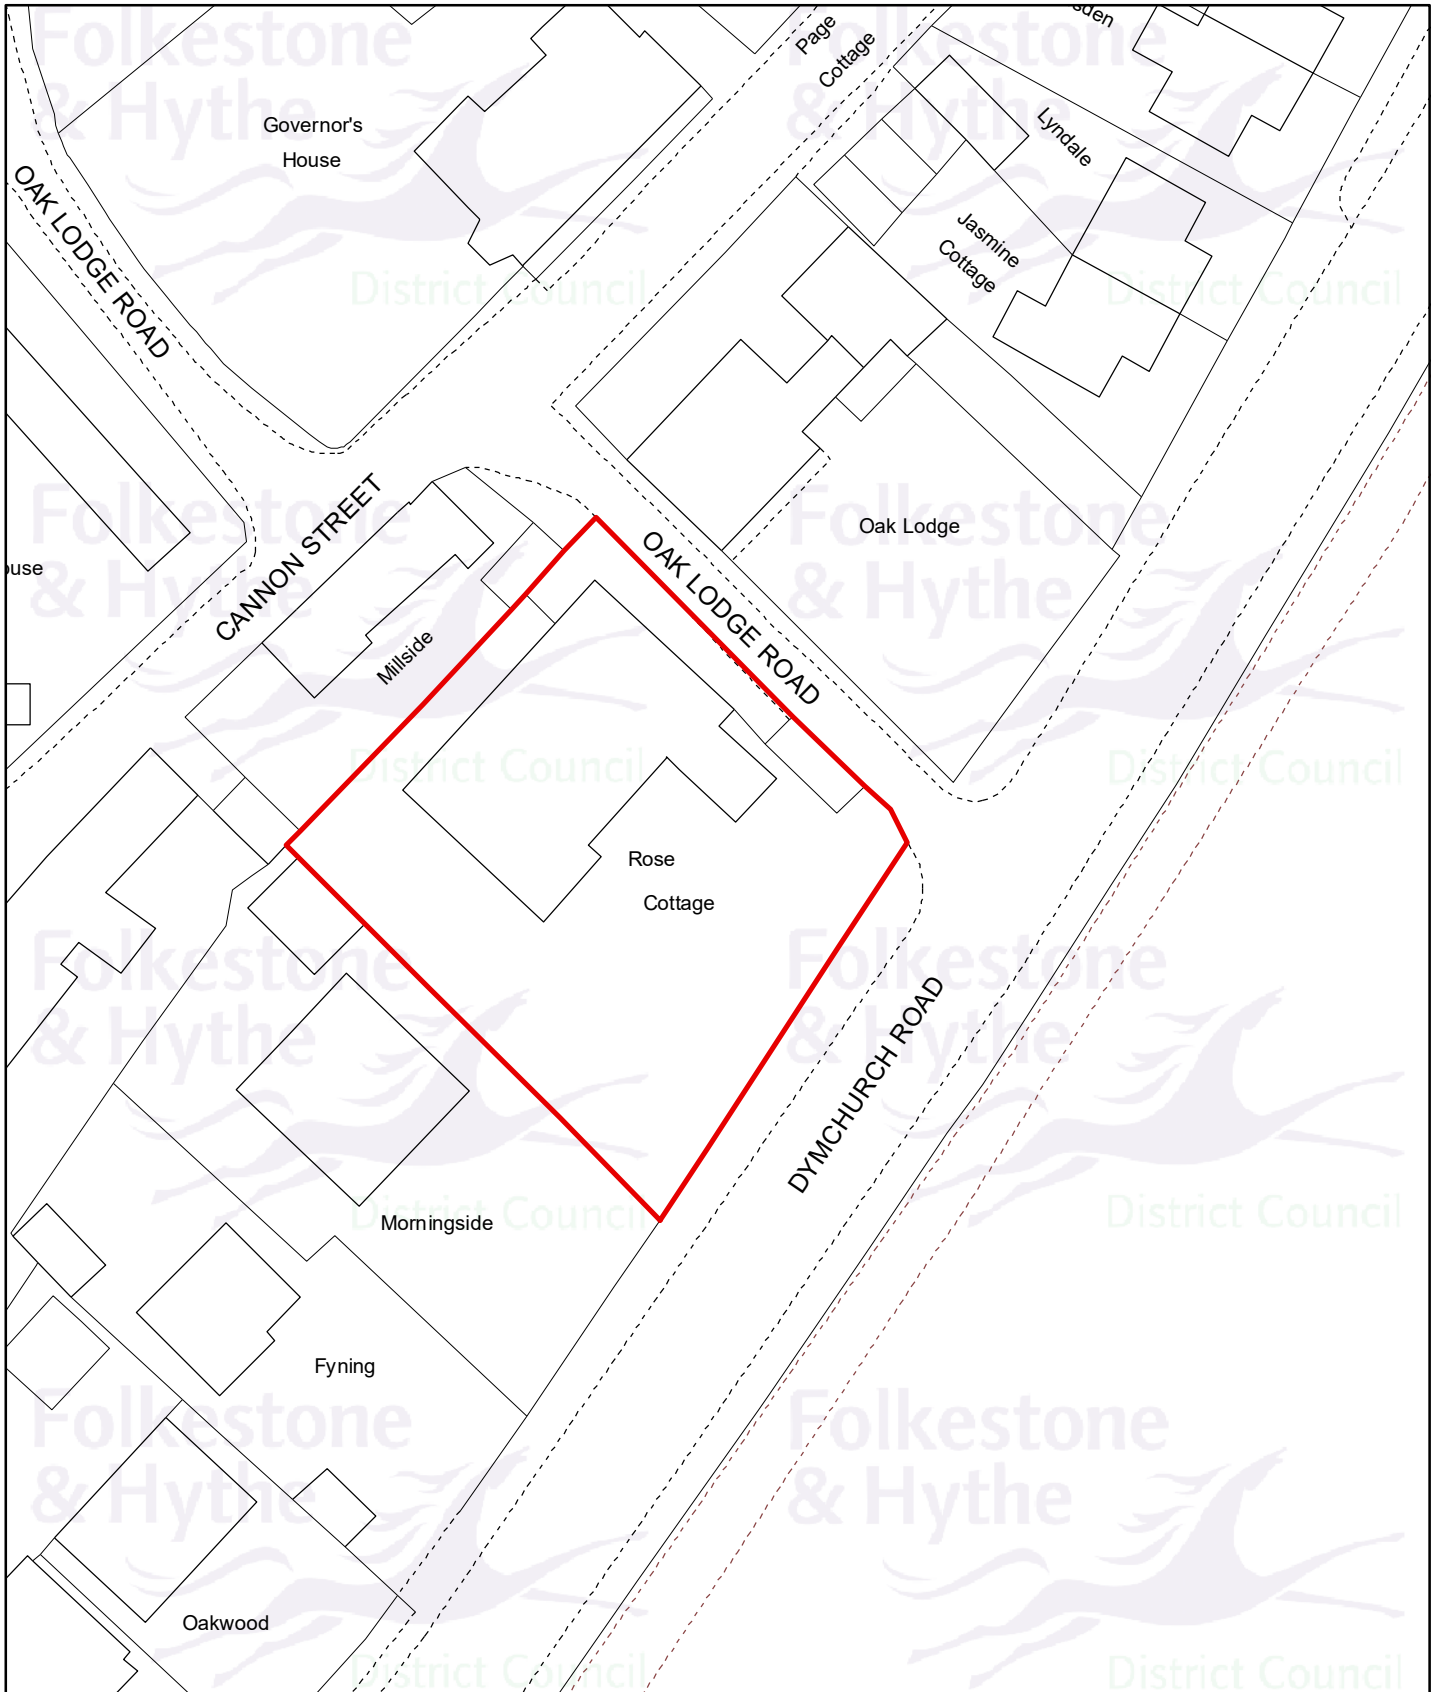

Rose Cottage, Oak Lodge Road, New Romney, TN28 8BG

Drawn date:
01 Aug 2022

Drawn by:
A. Gheorghita

Drawing ref:
22/0985/FH

Contains Ordnance Survey data
© Crown copyright and database right
Folkestone & Hythe District Council 100019677 - 2022

Meters

0 5 10 20 30 40 50

Drawn at 1:500 on A4